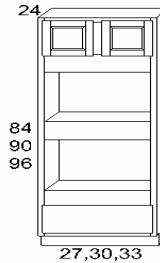

BASE CABINETS

Base Cabinet
1 Drawer, 1 Door, 1 Shelf
B09 B21 B33
B12 B24 B36
B15 B27
B18 B30

***Base cabinets start from 24" will b 2 doors
***B33 and B36 will be 2 doors & 2 drawers

Drawer Bases-Three Drawer
DB12-3 DB24-3
DB15-3 DB30-3
DB18-3
DB21-3

Sink and Range Bases
SB33
SB36

Base Lazy Susan
BLS33 BLS36

Base Blind Corner
BBC42-45

Spice Rack
SP09

Base Angel End Cabinet
BEC24

Base End Shelf
BES12

HIGH CABINETS

Pantry Cabinet
PC1884 PC2484 PC3084
PC1890 PC2490 PC3090
PC1896 PC2496 PC3096